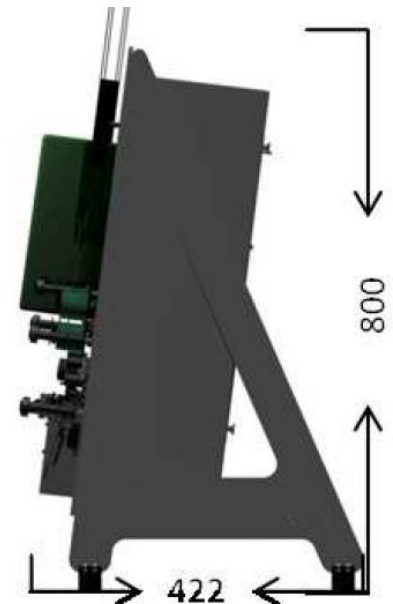

technical changes reserved